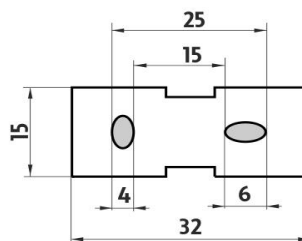

Shelf with glass cup and dispenser

Shelf with milling, with glass cup and dispenser. Shelf made of plexiglass, frosted surface. 60 cm wide. Frosted containers. Plastic pump with chrome surface finish.

Náhradní díly / Spare parts

1028Y-26
Dávkovací pumpička
Pump

1029W
Nádobka dávkovače
Soap dispenser container

1058W
Sklenka
Glass cup

Ki 14091BS-26
Samotné úchyty police
Individual shelf holders

montáž / installation :

montážní konzole / installation bracket :