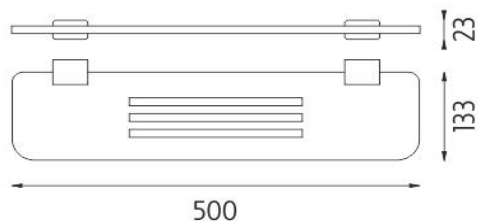

Ki X350-90

Kibo ixi

Police IXI

Police s frézovanými otvory. Police-Plexiglass matovaný povrch. Šířka police 50 cm. Úchyty police mosaz/černý mat.

Shelf IXI

Shelf with milled holes made of plexiglass, matt surface finish. 50 cm long. Holder made of brass - black matt.

Náhradní díly / Spare parts

→ 620   ↑ 90   ↗ 160

montáž / installation :

montážní konzole / installation bracket :

materiál - úprava (barva) / material - surface finish (colour) :

mosaz-černý mat

brass-

→ 160
↑ 620
↗ 90

EAN : **8595187112421**

NIMCO®

ROMVEL spol. s r. o.
Dr. Milady Horákové 561/86a
Liberec 7, 460 07
Česká Republika / Czech Republic

T: (+420) 485 105 671
T: (+420) 485 107 441
F: (+420) 485 105 674
E: nimco@nimco.cz

www.nimco.cz