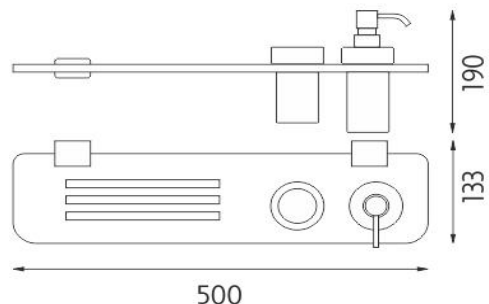

Ki X350-5831W-26

Kibo ixi

→ 500 ↑ 190 ↗ 133

Police se sklenkou a dávkovačem

Police s frézovanými otvory se sklenkou a dávkovačem.
Police-Plexiglass matovaný povrch. Šířka police 50 cm.
Nádobky matované. Pumpička plast s povrchovou úpravou chrom.

Shelf with glass cup and dispenser

Shelf with milling, with glass cup and dispenser. Shelf made of plexiglass, frosted surface. 50 cm wide. Frosted containers. Plastic pump with chrome surface finish.

montáž / installation :