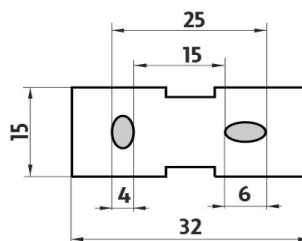

Ki X350-5831W-26

Kibo ixi

→ 500   ↑ 190   ↗ 133

Police se sklenkou a dávkovačem

Police s frézovanými otvory se sklenkou a dávkovačem.
Police-Plexiglass matovaný povrch. Šířka police 50 cm.
Nádobky matované. Pumpička plast s povrchovou úpravou chrom.

Shelf with glass cup and dispenser

Shelf with milling, with glass cup and dispenser. Shelf made of plexiglass, frosted surface. 50 cm wide. Frosted containers. Plastic pump with chrome surface finish.

montáž / installation :

montážní konzole / installation bracket :

Náhradní díly / Spare parts

1028Y-26
Dávkovací pumpička
Pump

1029W
Nádobka dávkovače
Soap dispenser container

1058W
Sklenka
Glass cup

Ki 14091BS-26
Samotné úchyty police
Individual shelf holders

materiál - úprava (barva) / material - surface finish (colour) :
pochromovaná mosaz-chrom
chrome plated brass-chrome

→ 160
↑ 620
↗ 90

EAN : **8595187108035**

NIMCO®

ROMVEL spol. s r. o.
Dr. Milady Horákové 561/86a
Liberec 7, 460 07
Česká Republika / Czech Republic

T: (+420) 485 105 671
T: (+420) 485 107 441
F: (+420) 485 105 674
E: nimco@nimco.cz

www.nimco.cz