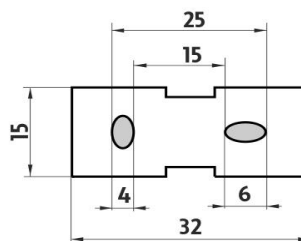

Shelf

Shelf with milling, made of plexiglass, frosted surface. 50 cm wide.

montáž / installation :

montážní konzole / installation bracket :