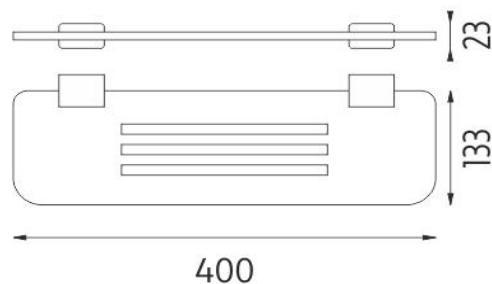

→ 400   ↑ 23   ↗ 133

montáž / installation :

montážní konzole / installation bracket :