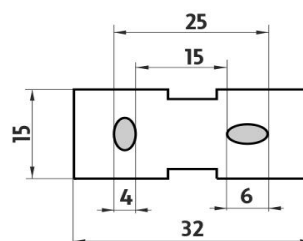

materiál - úprava (barva) / material - surface finish (colour) :
pochromovaná mosaz-chrom
chrome plated brass-chrome