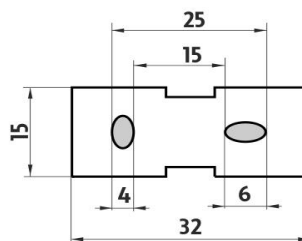

materiál - úprava (barva) / material - surface finish (colour) :

mosaz-černý mat

brass-