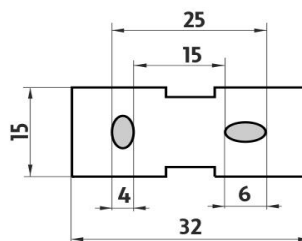

materiál - úprava (barva) / material - surface finish (colour) :
pochromovaná mosaz-chrom
chrome plated brass-chrome