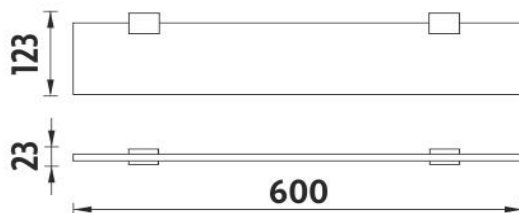

Ki 14091B-60-90

Kibo černé

Police

Police. Sklo extra čiré (bílé)matované. Oproti běžně zeleně zabarvenému sklu, je toto zcela čiré, tedy bezbarvé. Jeho naprostou bělost zvýrazňuje úprava oboustranného matování. Působí sametově a čistě. Rozměr 60x11 cm. Tloušťka skla 8 mm! Úchyty police mosaz/černý mat.

Shelf

Shelf. Extra clear satinated glass. Compared to ordinary green-colored glass, this one is totally clear, thus colorless. Its absolute whiteness is highlighted by double-sided satination. It has a velvety and clean effect. Size 60x11 cm. Thickness of glass 8 mm. Brass holder - black matt.

Náhradní díly / Spare parts

1091B-60

Sklo police EXTRA ČIRÉ matované 60cm
Shelf Extra clear glass, (white) frosted 60cm

Ki 14091BS-90

Samotné úchyty police
Individual shelf holders

→ 630   ↑ 60   ↗ 160

montáž / installation :

montážní konzole / installation bracket :

materiál - úprava (barva) / material - surface finish (colour) :

mosaz-černý mat

brass-

→ 160
↑ 630
↗ 60

EAN : **8595187112339**

NIMCO®

ROMVEL spol. s r. o.
Dr. Milady Horákové 561/86a
Liberec 7, 460 07
Česká Republika / Czech Republic

T: (+420) 485 105 671
T: (+420) 485 107 441
F: (+420) 485 105 674
E: nimco@nimco.cz

www.nimco.cz