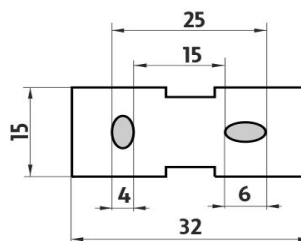

→ 630   ↑ 60   ↗ 160

montáž / installation :

montážní konzole / installation bracket :

materiál - úprava (barva) / material - surface finish (colour) :

mosaz-černý mat

brass-