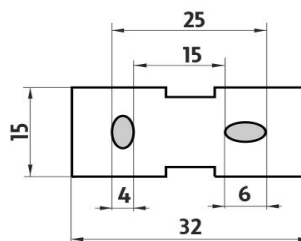

→ 520   ↑ 60   ↗ 160

montáž / installation :

montážní konzole / installation bracket :

materiál - úprava (barva) / material - surface finish (colour) :

mosaz-černý mat

brass-