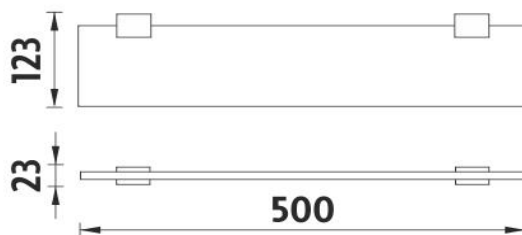

Ki 14091B-50-90

Kibo černé

Police

Police. Sklo extra čiré (bílé)matované. Oproti běžně zeleně zabarvenému sklu, je toto zcela čiré, tedy bezbarvé. Jeho naprostou bělost zvýrazňuje úprava oboustranného matování. Působí sametově a čistě. Rozměr 50x11 cm. Tloušťka skla 8 mm! Úchyty police mosaz/černý mat.

Shelf

Shelf. Extra clear satinated glass. Compared to ordinary green-colored glass, this one is totally clear, thus colorless. Its absolute whiteness is highlighted by double-sided satination. It has a velvety and clean effect. Size 50x11 cm. Thickness of glass 8 mm. Brass holder - black matt.

Náhradní díly / Spare parts

1091B-50

Sklo police EXTRA ČIRÉ matované 50cm
Shelf Extra clear glass, (white) frosted 50cm

Ki 14091BS-90

Samotné úchyty police
Individual shelf holders

→ 520   ↑ 60   ↗ 160

montáž / installation :

montážní konzole / installation bracket :

materiál - úprava (barva) / material - surface finish (colour) :

mosaz-černý mat

brass-

→ 160
↑ 520
↗ 60

EAN : 8595187112322

NIMCO®

ROMVEL spol. s r. o.
Dr. Milady Horákové 561/86a
Liberec 7, 460 07
Česká Republika / Czech Republic

T: (+420) 485 105 671
T: (+420) 485 107 441
F: (+420) 485 105 674
E: nimco@nimco.cz

www.nimco.cz