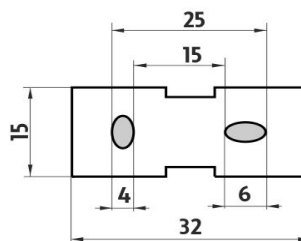

Shelf

Shelf. Extra clear glass, (white) frosted. Compared to ordinary green-colored glass, this one is totally clear, thus colorless. Its absolute whiteness is highlighted by double-sided frosting. It has a velvety and clean effect. Size 50x11 cm. 8 mm thick glass!

Náhradní díly / Spare parts

Ki 14091BS-26

Samotné úchyty police
Individual shelf holders

1091B-50

Sklo police EXTRA ČIRÉ matované 50cm
Shelf Extra clear glass, (white) frosted 50cm

montáž / installation :

montážní konzole / installation bracket :