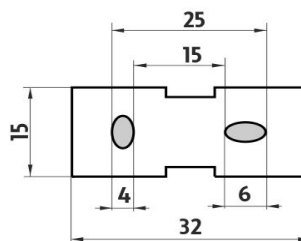

Shelf

Shelf. Extra clear glass, (white) frosted. Compared to ordinary green-colored glass, this one is totally clear, thus colorless. Its absolute whiteness is highlighted by double-sided frosting. It has a velvety and clean effect. Size 40x11 cm. 8 mm thick glass!

Náhradní díly / Spare parts

Ki 14091BS-26

Samotné úchyty police
Individual shelf holders

1091B-40

Sklo police EXTRA ČIRÉ matované 40cm
Shelf Extra clear glass, (white) frosted 40cm

montáž / installation :

montážní konzole / installation bracket :