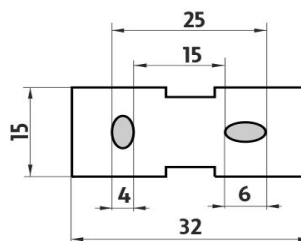

Shelf

Shelf. Extra clear glass, (white) frosted. Compared to ordinary green-colored glass, this one is totally clear, thus colorless. Its absolute whiteness is highlighted by double-sided frosting. It has a velvety and clean effect. Size 20x11 cm. 8 mm thick glass!

Náhradní díly / Spare parts

Ki 14091BS-26

Samotné úchyty police
Individual shelf holders

1091B-20

Sklo police 20cm, vhodná pro mobil
Shelf Extra clear glass, (white) frosted 20cm

#NENÍ_K_DISPOZICI

montážní konzole / installation bracket :