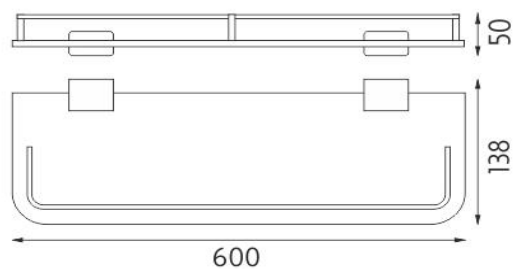

Ki 14091AX-60-26

Kibo

→ 600 ↑ 50 ↗ 138

Police s ohrádkou
Police s ohrádkou. Sklo matované 60 cm.

montáž / installation :

Shelf with rail
Shelf with rail, frosted glass 60 cm.

montážní konzole / installation bracket :