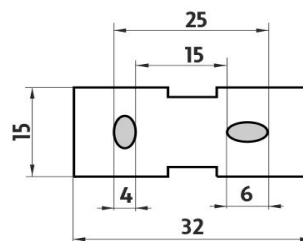

Ki 14091AX-60-26

Kibo

→ 600 ↑ 50 ↗ 138

Police s ohrádkou
Police s ohrádkou. Sklo matované 60 cm.

montáž / installation :

Shelf with rail
Shelf with rail, frosted glass 60 cm.

montážní konzole / installation bracket :