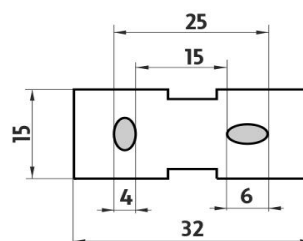

Ki 14091AX-50-26

Kibo

→ 500 ↑ 50 ↗ 138

Police s ohrádkou
Police s ohrádkou. Sklo matované 50 cm.

montáž / installation :

Shelf with rail
Shelf with rail, frosted glass 50 cm.

montážní konzole / installation bracket :