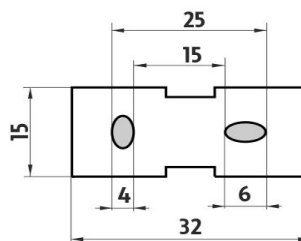

Ki 14091AX-40-26

Kibo

→ 400 ↑ 50 ↗ 138

Police s ohrádkou
Police s ohrádkou. Sklo matované 40 cm.

montáž / installation :

Shelf with rail
Shelf with rail, frosted glass 40 cm.

montážní konzole / installation bracket :