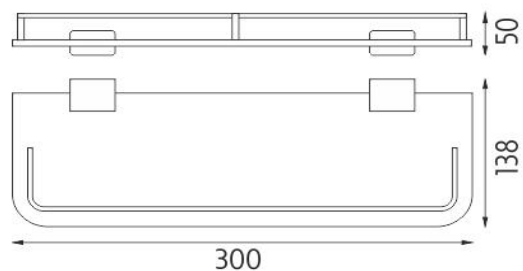

→ 300   ↑ 50   ↗ 138

montáž / installation :

montážní konzole / installation bracket :