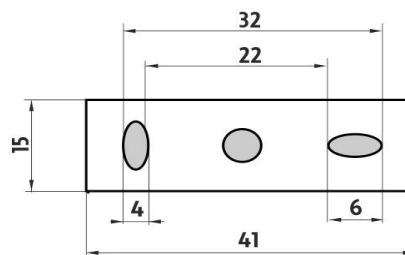

Náhradní díly / Spare parts

KE 22091BS-26
Samostatné úchyty poličky
Individual shelf holders

1091RB
Sklo police EXTRA ČIRÉ matované
Shelf Extra clear glass, (white) frosted

UN 1001SR-26
Rohová ohrádka.
Corner shelf

montáž / installation :

montážní konzole / installation bracket :