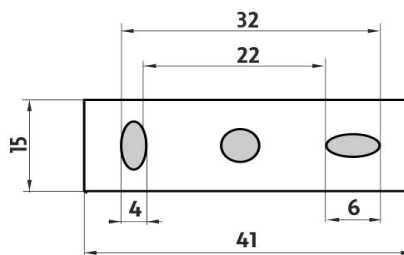

Corner shelf

Corner shelf. Extra clear glass, (white) frosted. Compared to ordinary green-colored glass, this one is totally clear, thus colorless. Its absolute whiteness is highlighted by double-sided frosting. It has a velvety and clean effect. Size 25,5x25,5 cm. 8 mm thick glass!

Náhradní díly / Spare parts

KE 22091BS-26

Samostatné úchyty poličky
Individual shelf holders

1091RB

Sklo police EXTRA ČIRÉ matované
Shelf Extra clear glass, (white) frosted

montáž / installation :

montážní konzole / installation bracket :