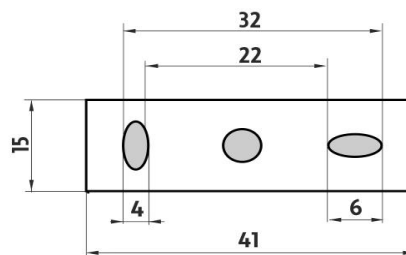

Náhradní díly / Spare parts

KE 22091BS-26

Samostatné úchyty poličky
Individual shelf holders

1091B-60

Sklo police EXTRA ČIRÉ matované 60cm
Shelf Extra clear glass, (white) frosted 60cm

UN 1001S-40-26

Ohrádka k poličce 40 cm
Rail for shelf 40 cm

montáž / installation :

montážní konzole / installation bracket :