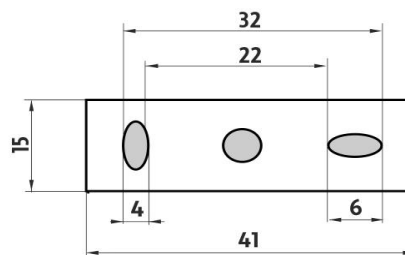

materiál - úprava (barva) / material - surface finish (colour) :
pochromovaná mosaz-chrom
chrome plated brass-chrome

→ 140
↑ 320
↗ 60

EAN : **8595187110052**

NIMCO®

ROMVEL spol. s r. o.
Dr. Milady Horákové 561/86a
Liberec 7, 460 07
Česká Republika / Czech Republic

T: (+420) 485 105 671
T: (+420) 485 107 441
F: (+420) 485 105 674
E: nimco@nimco.cz

www.nimco.cz