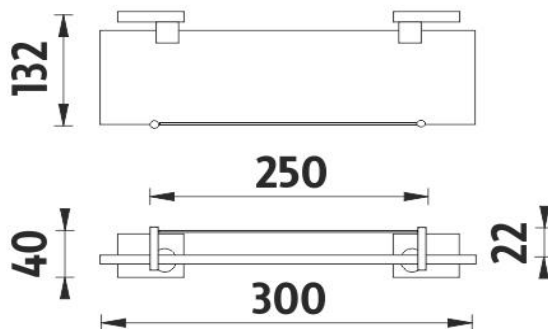

Shelf with rail

Shelf with rail. Extra clear glass, (white) frosted. Compared to ordinary green-colored glass, this one is totally clear, thus colorless. Its absolute whiteness is highlighted by double-sided frosting. It has a velvety and clean effect. Size 30x11 cm. 8 mm thick glass!

Náhradní díly / Spare parts

KE 22091BS-26

Samostatné úchyty poličky
Individual shelf holders

1091B-30

Sklo police EXTRA ČIRÉ matované 30cm
Shelf Extra clear glass, (white) frosted 30cm

UN 1001S-25-26

Ohrádka k poličce 25 cm
Rail for shelf 25 cm