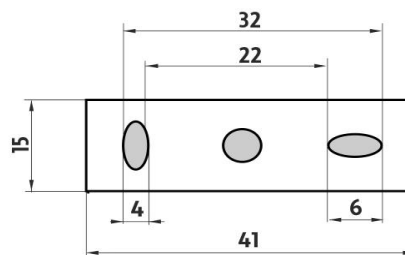

Náhradní díly / Spare parts

KE 22091BS-26

Samostatné úchyty poličky
Individual shelf holders

1091B-60

Sklo police EXTRA ČIRÉ matované 60cm
Shelf Extra clear glass, (white) frosted 60cm

montáž / installation :

montážní konzole / installation bracket :