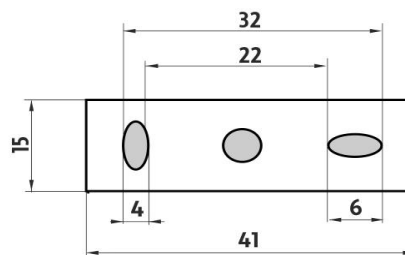

Shelf without rail

Shelf. Extra clear glass, (white) frosted. Compared to ordinary green-colored glass, this one is totally clear, thus colorless. Its absolute whiteness is highlighted by double-sided frosting. It has a velvety and clean effect. Size 50x11 cm. 8 mm thick glass!

Náhradní díly / Spare parts

KE 22091BS-26

Samostatné úchyty poličky
Individual shelf holders

1091B-50

Sklo police EXTRA ČIRÉ matované 50cm
Shelf Extra clear glass, (white) frosted 50cm

montáž / installation :

montážní konzole / installation bracket :

materiál - úprava (barva) / material - surface finish (colour) :
pochromovaná mosaz-chrom
chrome plated brass-chrome

→ 120
↑ 560
↗ 60

EAN :

8595187110038

NIMCO®

ROMVEL spol. s r. o.
Dr. Milady Horákové 561/86a
Liberec 7, 460 07
Česká Republika / Czech Republic