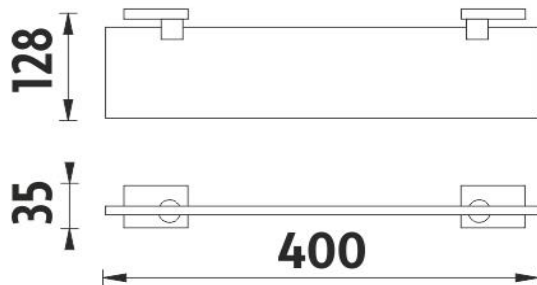

Shelf without rail

Shelf. Extra clear glass, (white) frosted. Compared to ordinary green-colored glass, this one is totally clear, thus colorless. Its absolute whiteness is highlighted by double-sided frosting. It has a velvety and clean effect. Size 40x11 cm. 8 mm thick glass!

Náhradní díly / Spare parts

KE 22091BS-26

Samostatné úchyty poličky
Individual shelf holders

1091B-40

Sklo police EXTRA ČIRÉ matované 40cm
Shelf Extra clear glass, (white) frosted 40cm

→ 400 ↑ 35 ↗ 128

montáž / installation :