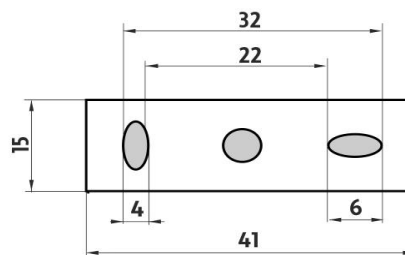

materiál - úprava (barva) / material - surface finish (colour) :
pochromovaná mosaz-chrom
chrome plated brass-chrome

→ 160
↑ 420
↗ 60

EAN : **8595187110021**

NIMCO®

ROMVEL spol. s r. o.
Dr. Milady Horákové 561/86a
Liberec 7, 460 07
Česká Republika / Czech Republic

T: (+420) 485 105 671
T: (+420) 485 107 441
F: (+420) 485 105 674
E: nimco@nimco.cz

www.nimco.cz