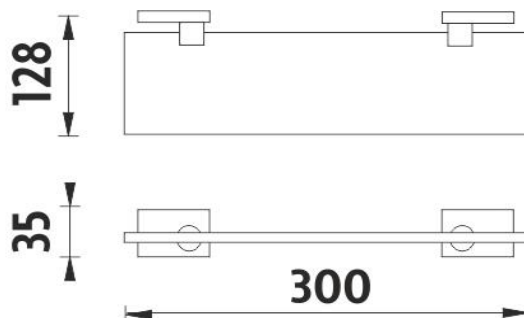

Shelf without rail

Shelf. Extra clear glass, (white) frosted. Compared to ordinary green-colored glass, this one is totally clear, thus colorless. Its absolute whiteness is highlighted by double-sided frosting. It has a velvety and clean effect. Size 30x11 cm. 8 mm thick glass!

Náhradní díly / Spare parts

KE 22091BS-26

Samostatné úchyty poličky
Individual shelf holders

1091B-30

Sklo police EXTRA ČIRÉ matované 30cm
Shelf Extra clear glass, (white) frosted 30cm

→ 300 ↑ 35 ↗ 128

montáž / installation :