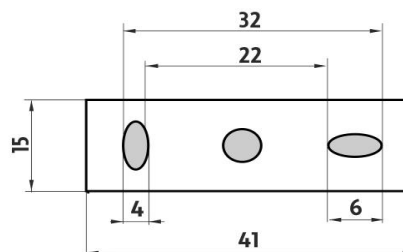

materiál - úprava (barva) / material - surface finish (colour) :
pochromovaná mosaz-chrom
chrome plated brass-chrome

→ 140
↑ 320
↗ 60

EAN : **8595187110014**

NIMCO®

ROMVEL spol. s r. o.
Dr. Milady Horákové 561/86a
Liberec 7, 460 07
Česká Republika / Czech Republic

T: (+420) 485 105 671
T: (+420) 485 107 441
F: (+420) 485 105 674
E: nimco@nimco.cz

www.nimco.cz