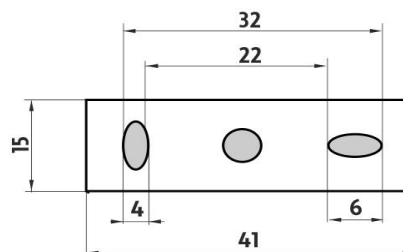

→ 200 ↑ 35 ↗ 128

Police vhodná pro MOBIL

Police. Sklo extra čiré (bílé)matované. Oproti běžně zeleně zabarvenému sklu, je toto zcela čiré, tedy bezbarvé. Jeho naprostou bělost zvráží úprava oboustranného matování. Působí sametově a čistě. Rozměr 20x11 cm. Tloušťka skla 8 mm!

Shelf without rail

Shelf. Extra clear glass, (white) frosted. Compared to ordinary green-colored glass, this one is totally clear, thus colorless. Its absolute whiteness is highlighted by double-sided frosting. It has a velvety and clean effect. Size 20x11 cm. 8 mm thick glass!

Náhradní díly / Spare parts

KE 22091BS-26

Samostatné úchyty poličky
Individual shelf holders

1091B-20

Sklo police 20cm, vhodná pro mobil
Shelf Extra clear glass, (white) frosted 20cm

montáž / installation :

montážní konzole / installation bracket :