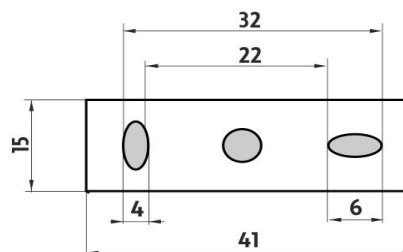

Shelf with rail

Shelf with rail made of frosted glass. 50 cm long. Made of brass with chrome surface finish.

montáž / installation :

montážní konzole / installation bracket :