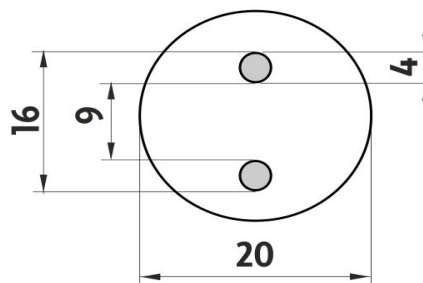

→ 130   ↑ 210   ↗ 170

montáž / installation :

montážní konzole / installation bracket :