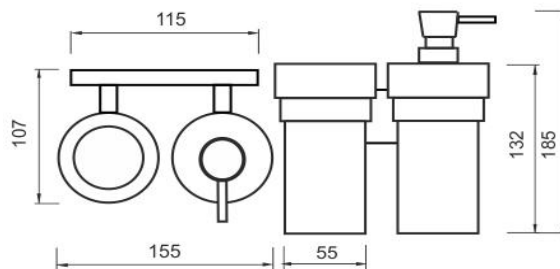

Soap dispenser and glass cup holder

Soap dispenser and glass cup holder. Frosted glass containers. Volume of dispenser 250 ml. Brass pump with chrome surface finish. Holder made of brass with chrome surface finish. The glue MAMUT is not included in the package. It can be bought in addition under the code

→ 130 ↑ 210 ↗ 170

montáž / installation :

montážní konzole / installation bracket :

materiál - úprava (barva) / material - surface finish (colour) :
pochromovaná mosaz-chrom
chrome plated brass-chrome

→ 170
↑ 130
↗ 210