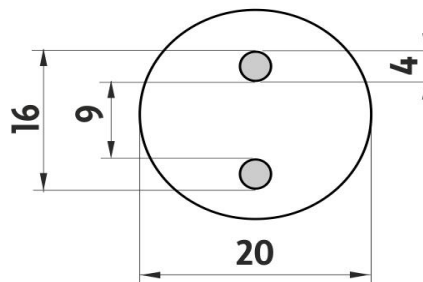

materiál - úprava (barva) / material - surface finish (colour) :
pochromovaná mosaz-chrom
chrome plated brass-chrome

→ 140
↑ 90
↗ 180

EAN : **8595187112537**

NIMCO®

ROMVEL spol. s r. o.
Dr. Milady Horákové 561/86a
Liberec 7, 460 07
Česká Republika / Czech Republic

T: (+420) 485 105 671
T: (+420) 485 107 441
F: (+420) 485 105 674
E: nimco@nimco.cz

www.nimco.cz